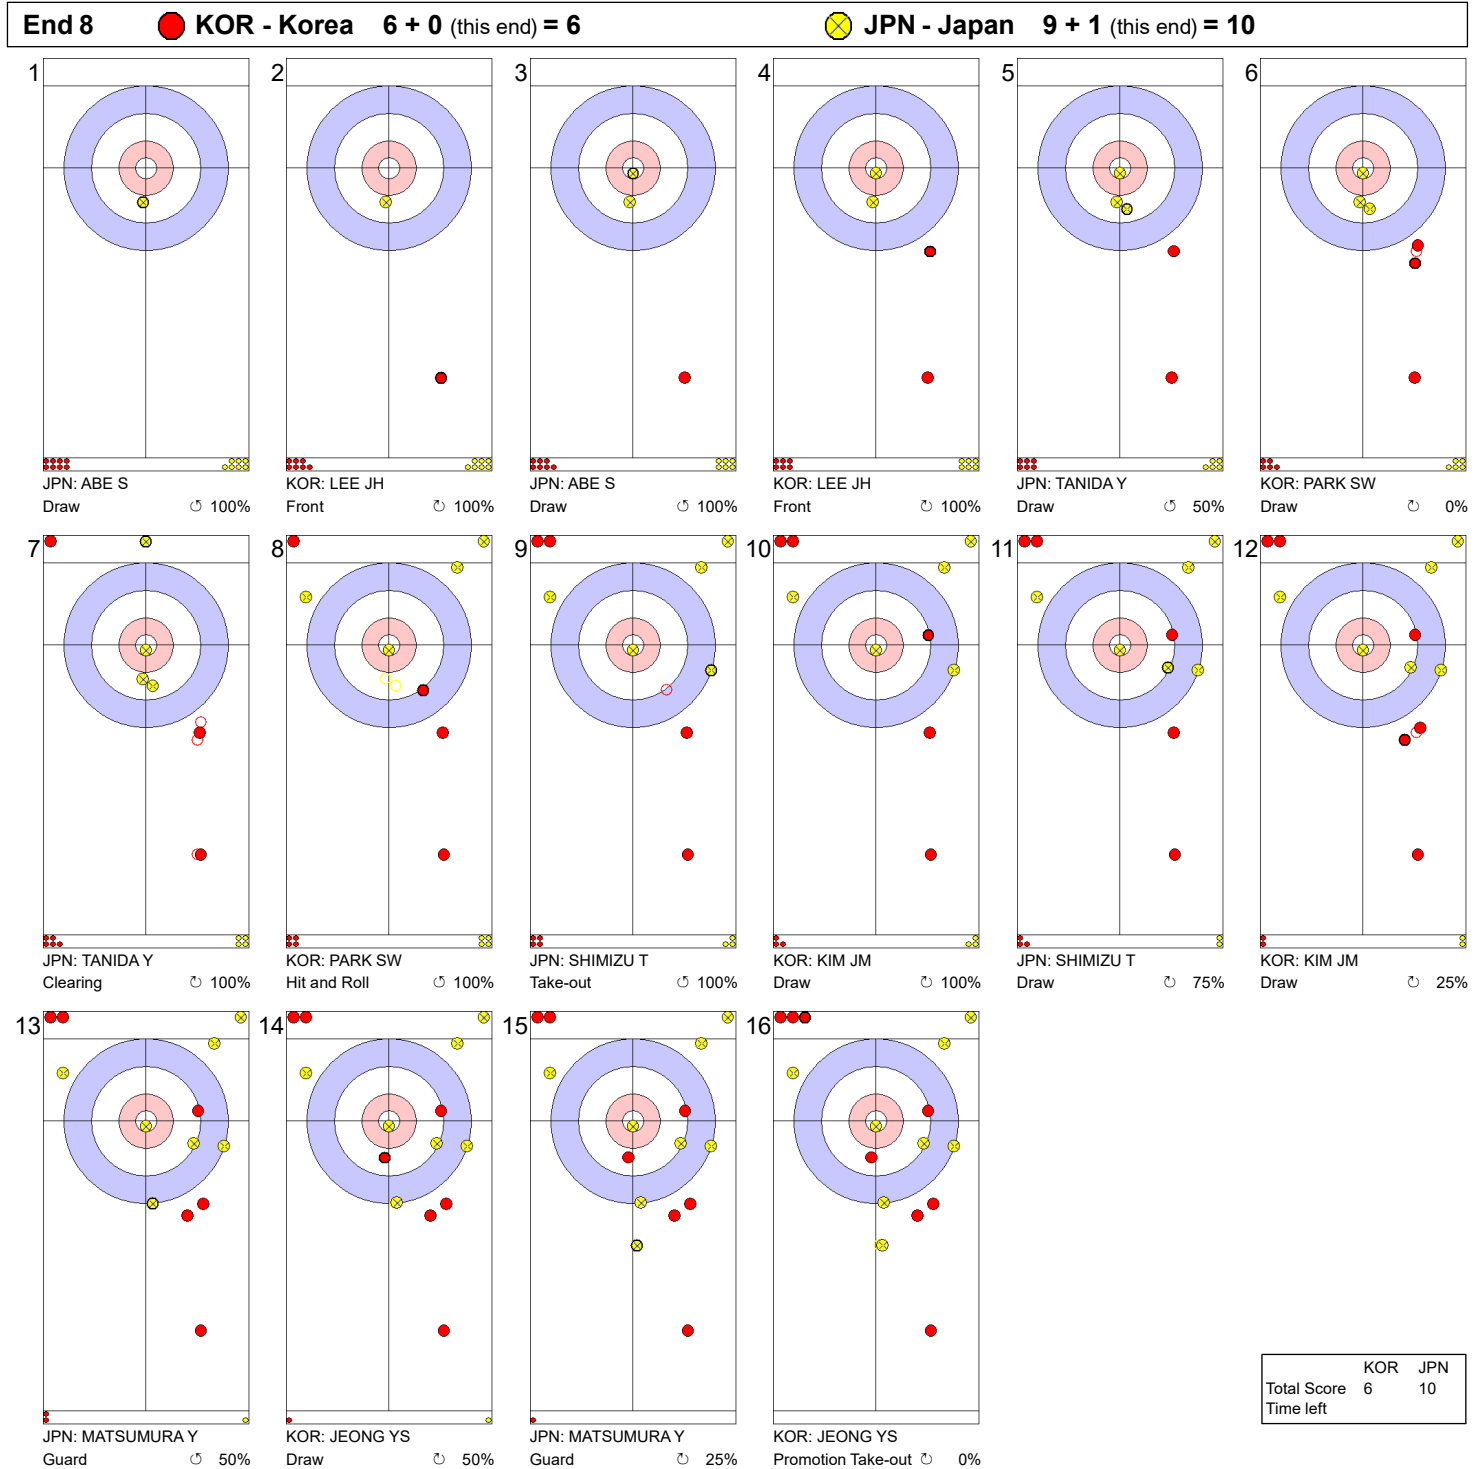

Game - Shot by Shot

Legend:
 ↻ Clockwise ↺ Counter-clockwise - Not considered

THU 8 APR 2021
 Start Time 9:00

Round Robin Session 19 - Sheet B

Game - Shot by Shot

Legend:
 ↻ Clockwise ↺ Counter-clockwise - Not considered

THU 8 APR 2021
 Start Time 9:00

Round Robin Session 19 - Sheet B

Game - Shot by Shot

Legend:
 ↻ Clockwise ↺ Counter-clockwise - Not considered

THU 8 APR 2021
 Start Time 9:00

Round Robin Session 19 - Sheet B

Game - Shot by Shot

Legend:
 ↻ Clockwise ↺ Counter-clockwise - Not considered

THU 8 APR 2021
 Start Time 9:00

Round Robin Session 19 - Sheet B

Game - Shot by Shot

End 9 ● **KOR - Korea** 6 + 1 (this end) = 7 ● **JPN - Japan** 10 + 0 (this end) = 10

Shot	Player	Team	Shot Type	Direction
1	ABE S	JPN	Draw	100%
2	LEE JH	KOR	Front	100%
3	ABE S	JPN	Draw	100%
4	LEE JH	KOR	Front	100%
5	TANIDA Y	JPN	Draw	100%
6	PARK SW	KOR	Draw	100%
7	TANIDA Y	JPN	Clearing	100%
8	PARK SW	KOR	Draw	50%
9	SHIMIZU T	JPN	Clearing	100%
10	KIM JM	KOR	Promotion Take-out	100%
11	SHIMIZU T	JPN	Take-out	100%
12	KIM JM	KOR	Double Take-out	100%
13	MATSUMURA Y	JPN	Hit and Roll	100%
14	JEONG YS	KOR	Double Take-out	50%
15	MATSUMURA Y	JPN	Double Take-out	100%
16	JEONG YS	KOR	Hit and Roll	100%