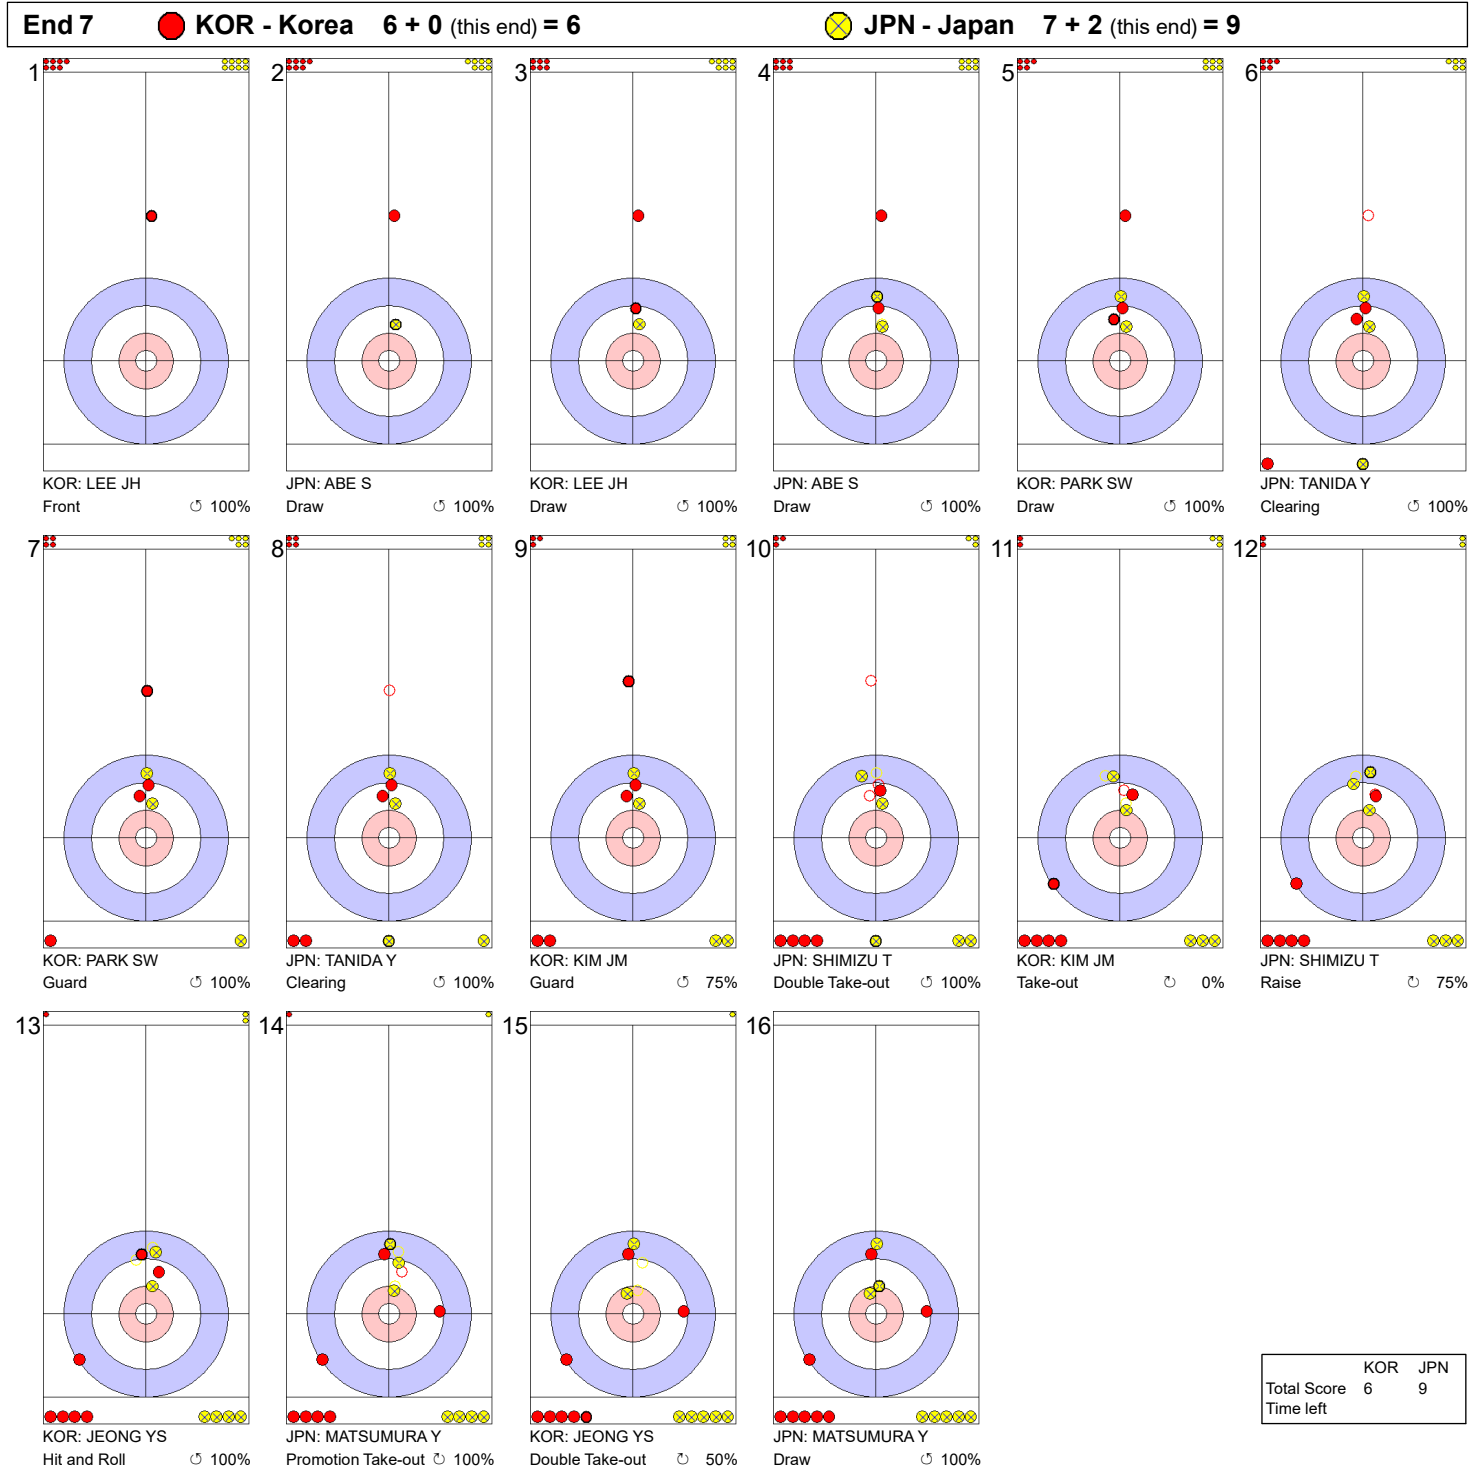

THU 8 APR 2021
 Start Time 9:00

Round Robin Session 19 - Sheet B

Game - Shot by Shot

Legend:
 ↻ Clockwise ↺ Counter-clockwise - Not considered

THU 8 APR 2021
 Start Time 9:00

Round Robin Session 19 - Sheet B

Game - Shot by Shot

Legend:
 ↻ Clockwise ↺ Counter-clockwise - Not considered

THU 8 APR 2021
 Start Time 9:00

Round Robin Session 19 - Sheet B

Game - Shot by Shot

Legend:
 ↻ Clockwise ↺ Counter-clockwise - Not considered

Game - Shot by Shot

Legend:
 ↻ Clockwise ↺ Counter-clockwise - Not considered

THU 8 APR 2021
 Start Time 9:00

Round Robin Session 19 - Sheet B

Game - Shot by Shot

End 9 ● **KOR - Korea** 6 + 1 (this end) = 7 ● **JPN - Japan** 10 + 0 (this end) = 10