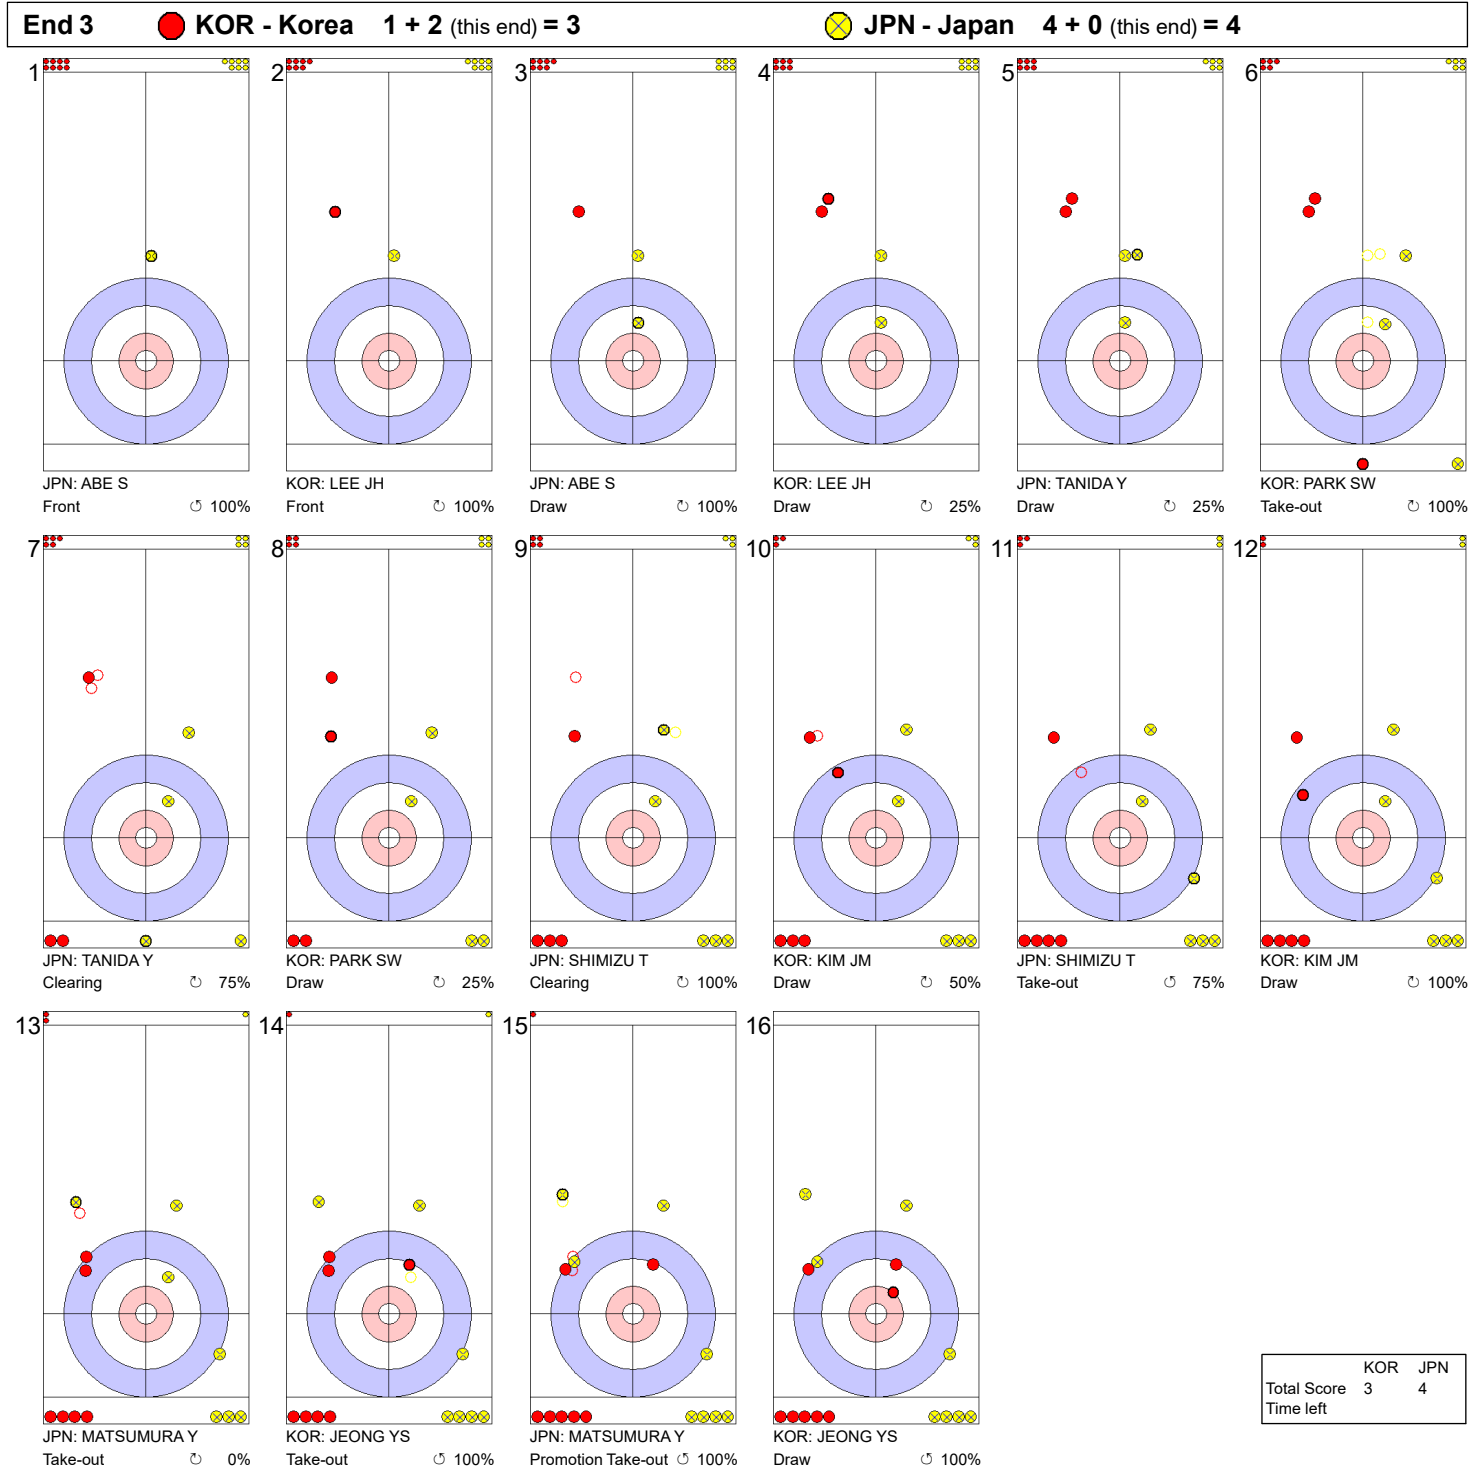

THU 8 APR 2021
 Start Time 9:00

Round Robin Session 19 - Sheet B

Game - Shot by Shot

Legend:
 ↻ Clockwise ↺ Counter-clockwise - Not considered

THU 8 APR 2021
 Start Time 9:00

Round Robin Session 19 - Sheet B

Game - Shot by Shot

Legend:
 ↻ Clockwise ↺ Counter-clockwise - Not considered

THU 8 APR 2021
 Start Time 9:00

Round Robin Session 19 - Sheet B

Game - Shot by Shot

Legend:
 ↻ Clockwise ↺ Counter-clockwise - Not considered