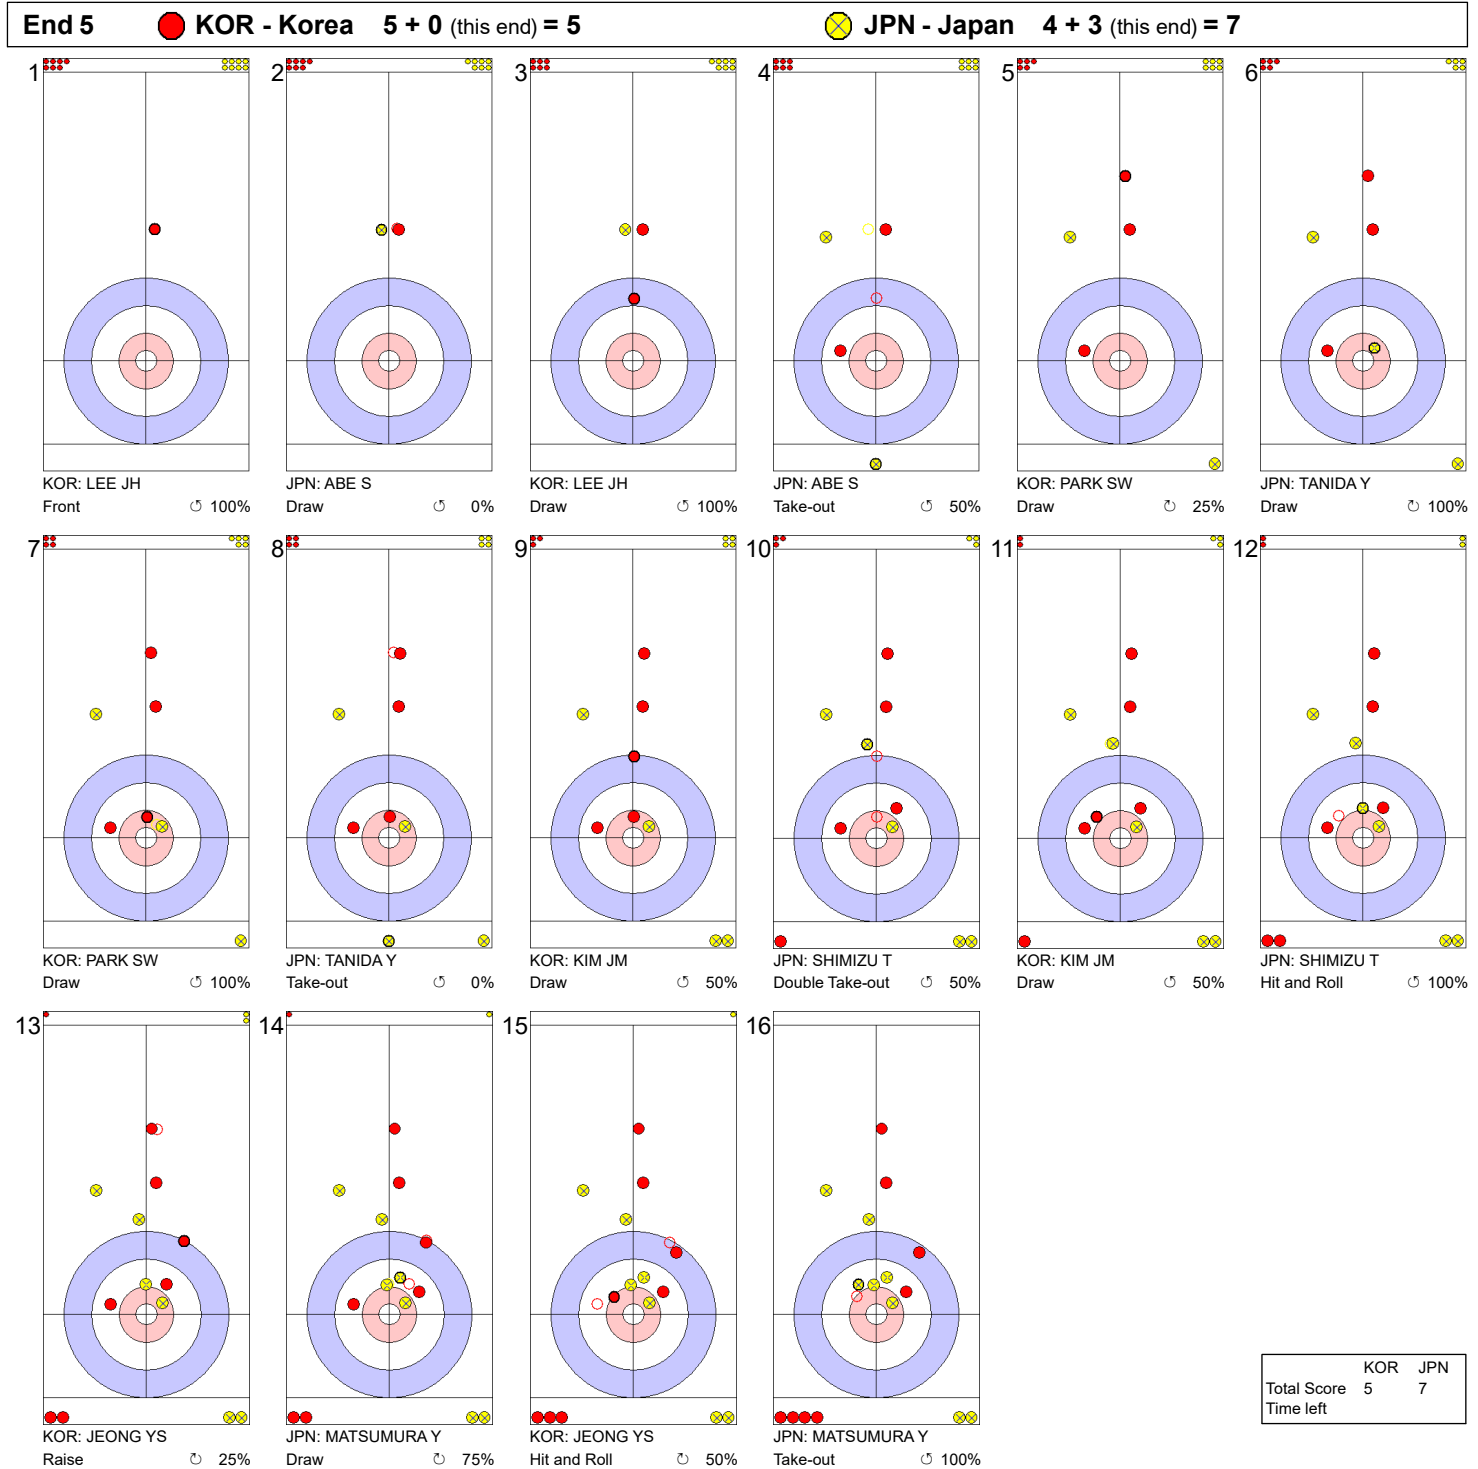

Game - Shot by Shot

Legend:
 ↻ Clockwise ↺ Counter-clockwise - Not considered

THU 8 APR 2021
 Start Time 9:00

Round Robin Session 19 - Sheet B

Game - Shot by Shot

Legend:
 ↻ Clockwise ↺ Counter-clockwise - Not considered

THU 8 APR 2021
 Start Time 9:00

Round Robin Session 19 - Sheet B

Game - Shot by Shot

Legend:
 ↻ Clockwise ↺ Counter-clockwise - Not considered

THU 8 APR 2021
 Start Time 9:00

Round Robin Session 19 - Sheet B