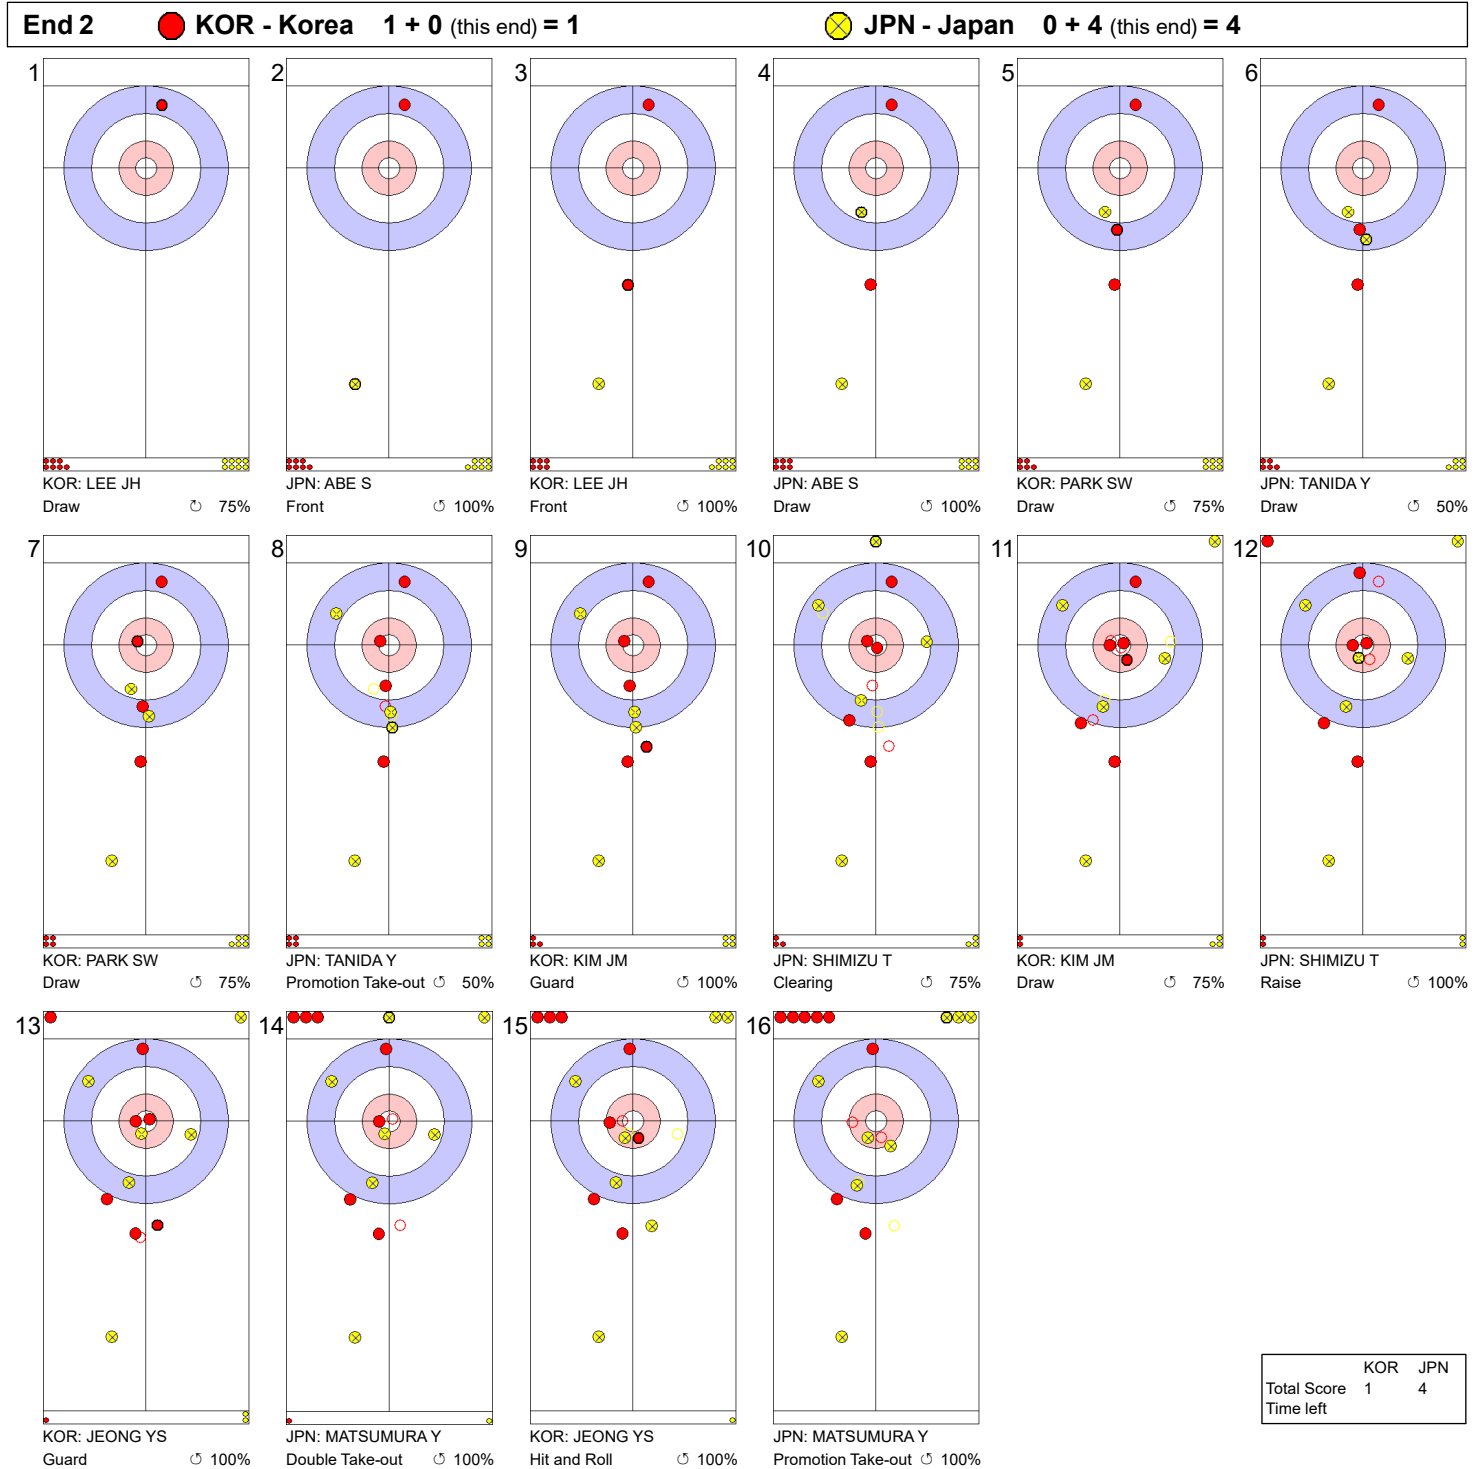

THU 8 APR 2021
 Start Time 9:00

Round Robin Session 19 - Sheet B

Game - Shot by Shot

Legend:
 ↻ Clockwise ↺ Counter-clockwise - Not considered

THU 8 APR 2021
 Start Time 9:00

Round Robin Session 19 - Sheet B

Game - Shot by Shot

Legend:
 ↻ Clockwise ↺ Counter-clockwise - Not considered

THU 8 APR 2021
 Start Time 9:00

Round Robin Session 19 - Sheet B

Game - Shot by Shot

Legend:
 ↻ Clockwise ↺ Counter-clockwise - Not considered